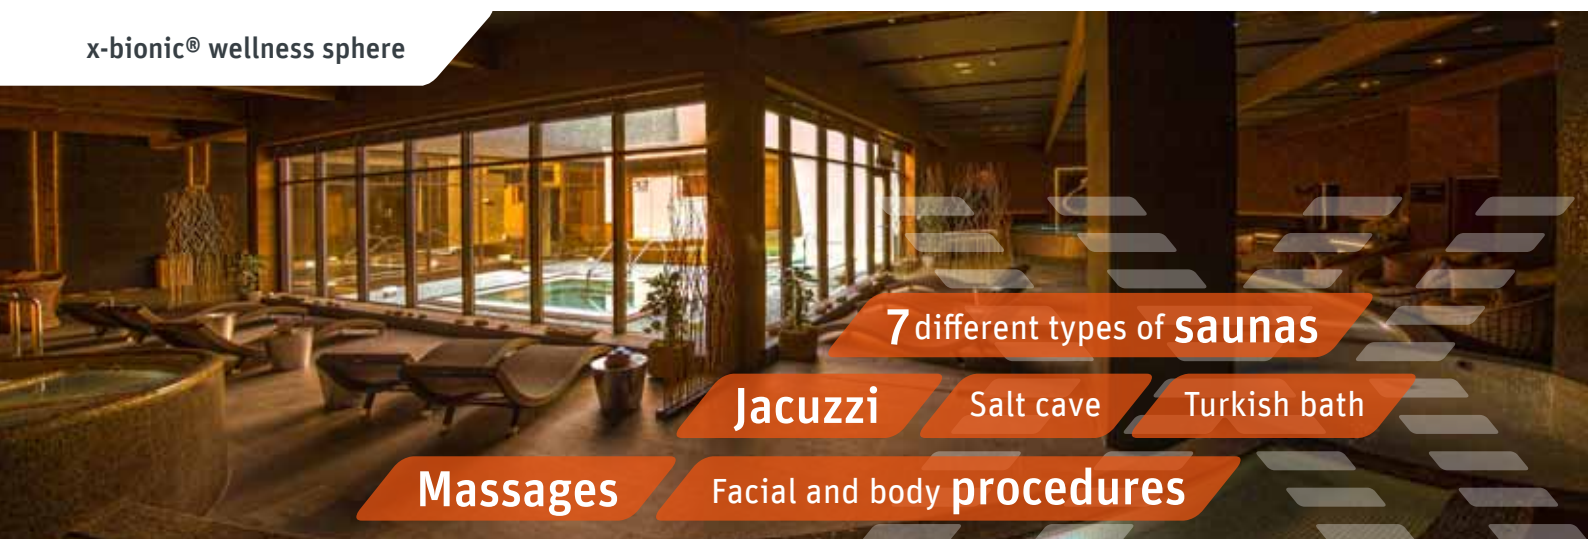

## x-bionic® aquatic sphere

50 m outdoor Olympic pool with 10 lanes / 25 m indoor pool

Water activities / Baby pools

x-bionic® aquatic sphere offers high-end facilities and conditions for professional and amateur swimmers, sports enthusiasts as well as families. It provides a place for organizing swimming events, as well as synchronized swimming and water polo competitions. All x-bionic® sphere facilities fulfill the standards to organize national and international sport events.

## x-bionic® wellness sphere

7 different types of saunas

Jacuzzi / Salt cave / Turkish bath

Massages / Facial and body procedures

Visitors can take the time to relax and unwind after their busy day at the x-bionic® wellness sphere. Whether you are here for a conference or enjoying the sport facilities, you can choose from an extensive sauna, massage and beauty treatments menu to de-stress and recuperate. All procedures and massages are administered by certified SPA therapists.