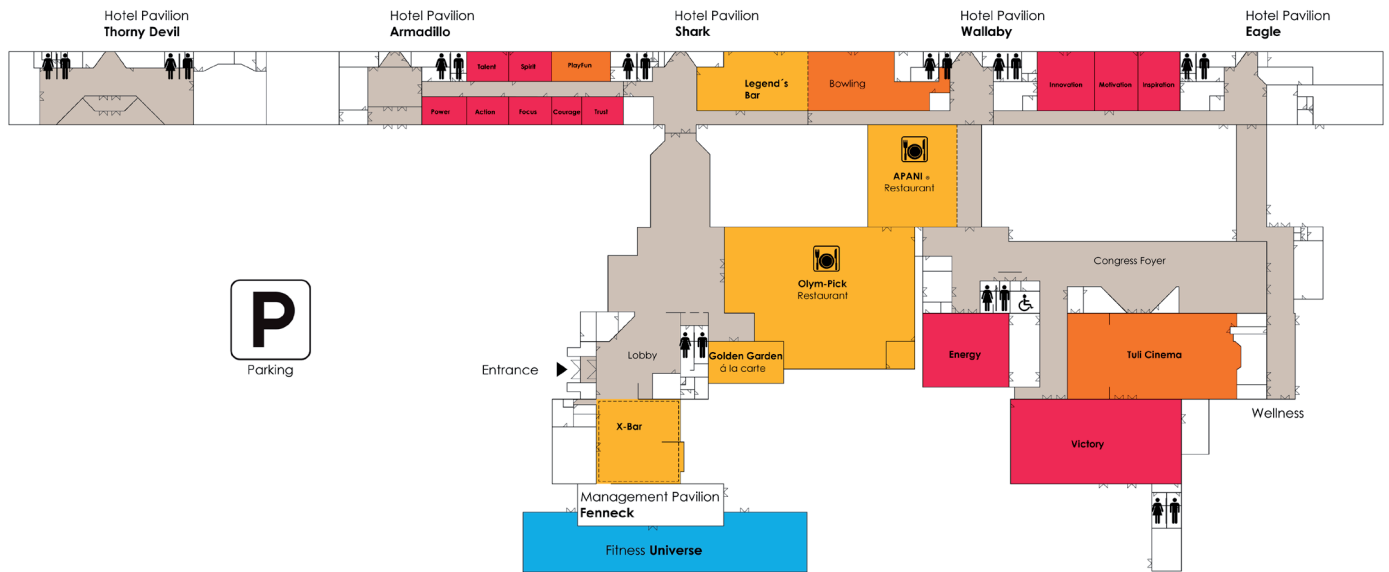

Daily delegate rate

from 20 pax		from 50 pax		from 100 pax		from 250 pax	
Half day package (S size)	Full day package (S size)	Half day package (M size)	Full day package (M size)	Half day package (L size)	Full day package (L size)	Half day package (XL size)	Full day package (XL size)
from 40 €	from 54 €	from 36 €	from 50 €	from 33 €	from 47 €	from 30 €	from 44 €

Daily Delegate Rate includes: meeting room rental incl. available AV equipment, pens & pads, Wi-Fi connection, 1 or 2 coffee breaks & lunch based on package selection, still water and VAT.

Premium packages including accommodation, breakfast, parking, Wi-Fi and VAT are also available upon request.

Proposals for more than 250 pax are prepared individually upon clients requirements.